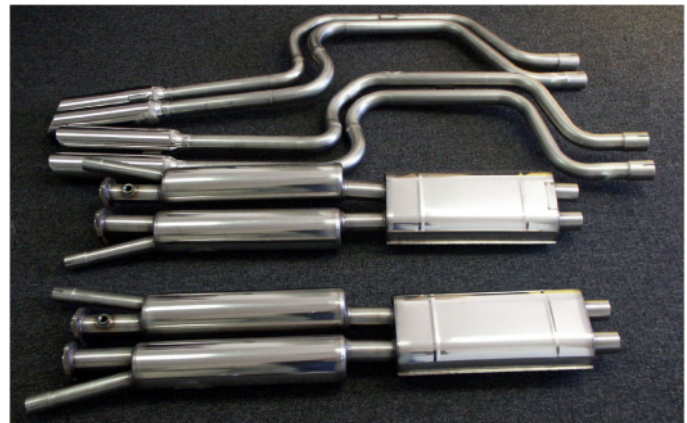

365 GTB/4 Daytona Tubi Price List

Effective June, 2010

Part number	Description	Price
01156842051	front muffler R/S, US model	3,119.00
01156842052	front muffler L/S, US model	3,119.00
01156842041	rear muffler R/S, US model	2,389.00
01156842042	rear muffler L/S, US model	2,389.00
01156812070	exhaust manifold set, US model	5,471.00
01156832051	front muffler R/S, Euro model	3,119.00
01156832052	front muffler L/S, Euro model	3,119.00
01156832041	rear muffler R/S, Euro model	2,389.00
01156832042	rear muffler L/S, Euro model	2,389.00
01156862041	rear muffler tube only R/S, Euro model	2,389.00
01156862042	rear muffler tube only L/S, Euro model	2,389.00
01156832070	exhaust manifold set, Euro model	5,471.00

rear muffler

tube only rear pipes with Euro front mufflers

Euro manifold

949-722-9307 voice, 949-722-9013 fax

www.carobu.com

tate@carobu.com